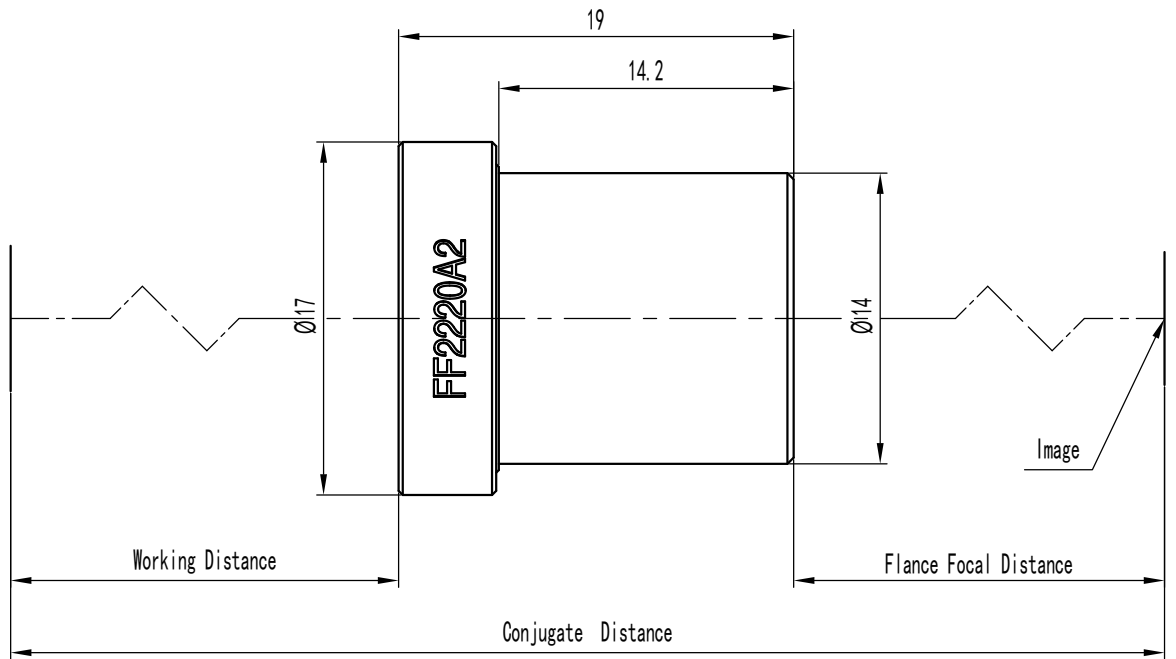

主要参数

Magnification	0.91X
Working Distance	39.8
Conjugate Distance	88.2
Flance Focal Distance	29.4
Max image circle	Ø6.4
F/#	3

A

A

B

B

C

C

D

D

E

E

DZO 东正光学
DongZheng Optics

名称
FF2220A2-外形规格图

图号

设计	审核	批准
H G Q		
24.01.17		

图样标记

单位	比例	数量	页码
mm	1:1	1	1/1

标记	处数	位置分区	变更号	签字	日期

描图

旧底图登记号

底图登记号

F

F

1

2

3

4

A4