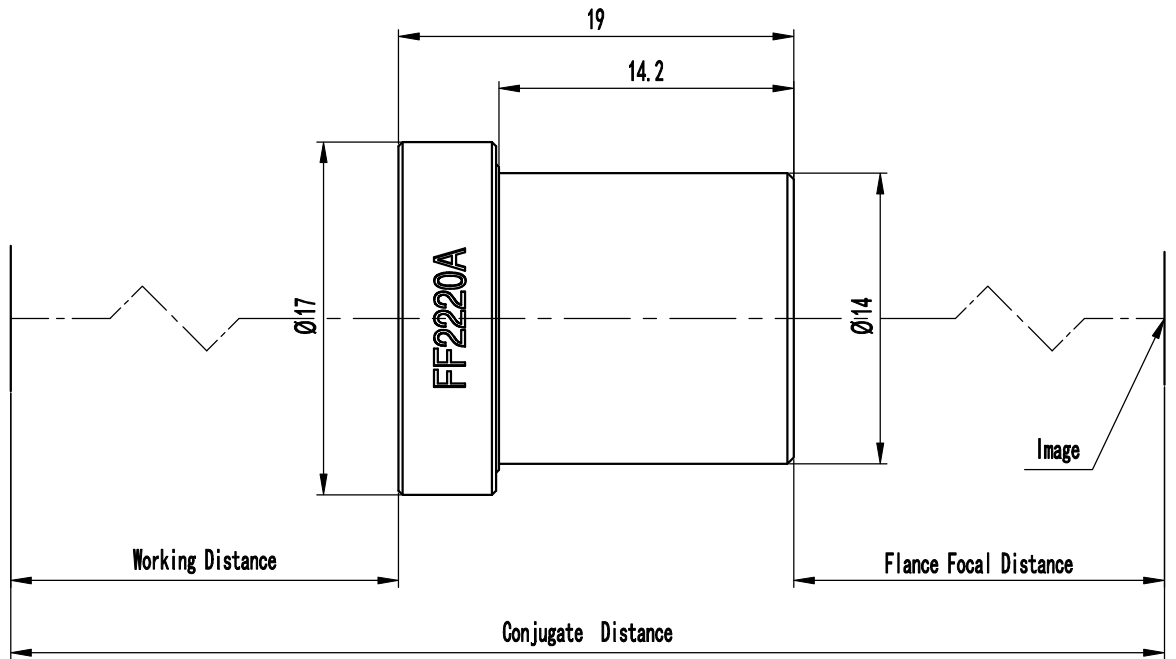

主要参数

Magnification	0.91X
Working Distance	39.8
Conjugate Distance	88.2
Flance Focal Distance	29.4
Max image circle	Ø6.4
F/#	2

A

A

B

B

C

C

D

D

E

E

DZO 东正光学
DongZheng Optics

名称
FFL2220A-外形规格图

图号

设计 审核 批准

周军
20.11.16

图样标记

单位 比例 数量 页码

mm 1:1 1 1/1

标记 处数 位置分区 变更号 签字 日期

描图

旧底图登记号

底图登记号

F

F

1

2

3

4

A4