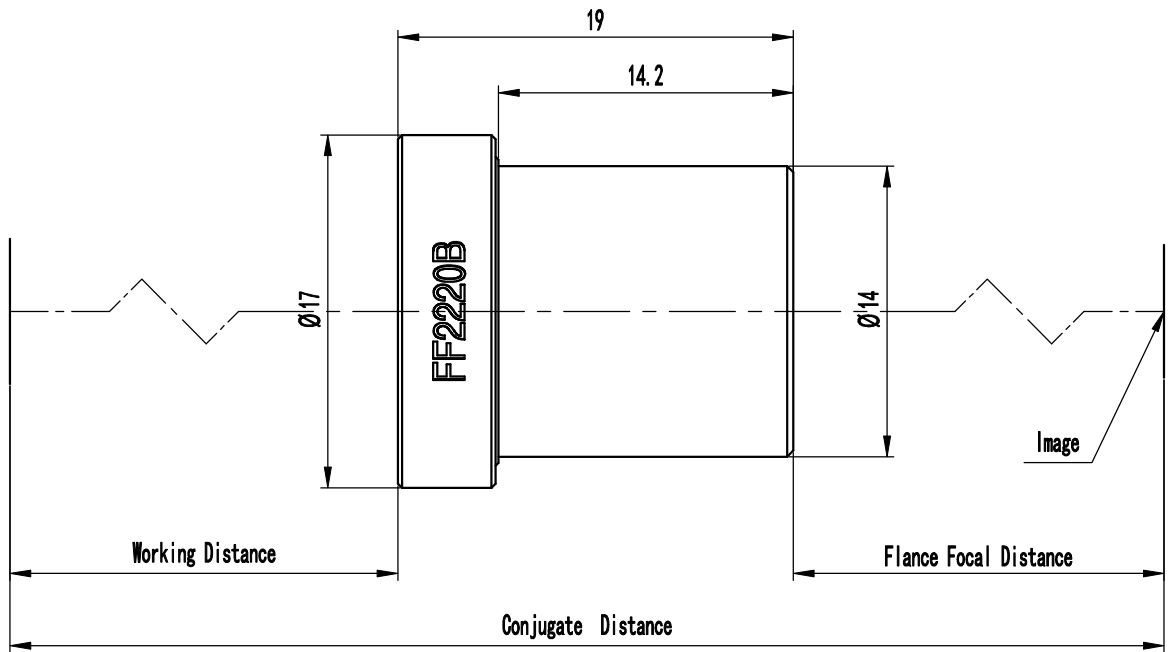

主要参数

Magnification	0.67X
Working Distance	49.6
Conjugate Distance	92
Flance Focal Distance	23.4
Max image circle	Ø6.4
F/#	2

A

A

B

B

C

C

D

D

E

E

DZO 东正光学
DongZheng Optics

名称
FFL2220B-外形规格图

图号

设计	审核	批准
周军		
20.11.16		

图样标记

单位	比例	数量	页码
mm	1:1	1	1/1

标记	处数	位置分区	变更号	签字	日期

描图

旧底图登记号

底图登记号

1

2

3

4

A4