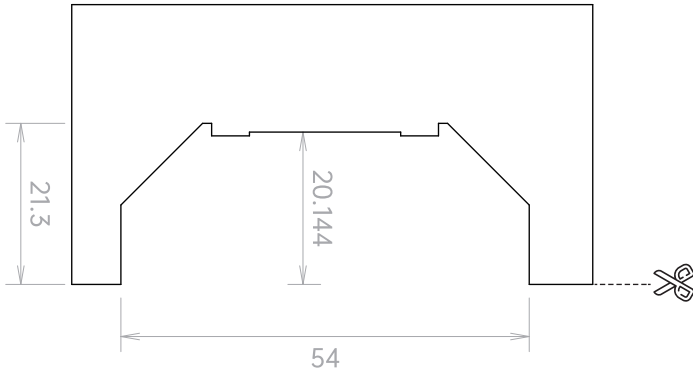

### NOTES 注意事项

If the bottom of Clearance Check tool cannot touch the mount plane of the lens, then the Marlin 1.6x expander series cannot be adapted to this lens.

If yes, and there is still space left, it can be adapted.